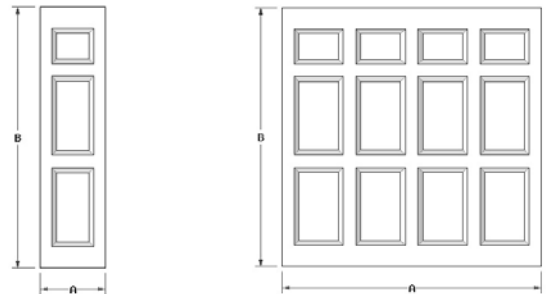

Full Wall panels **$14 / SQFT**