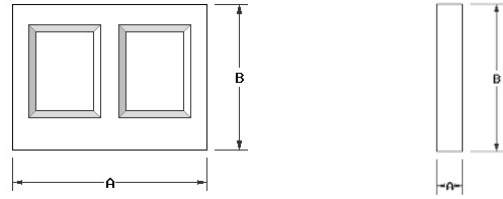

## Additional Materials

**Moisture Resistant MDF**

**Fire Rated MDF**

**&**

**PVC**

No Hidden Design Fees

**Standard** (up to 36" tall) **\$33 / FT**  
 (36 1/16"- 39" tall) **\$36 / FT**  
 (39 1/16"- 48" tall) **\$44 / FT**  
 (48 1/16"- 60" tall) **\$55 / FT**