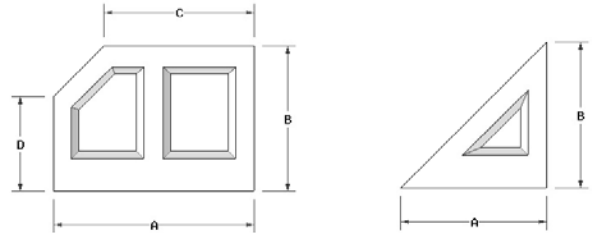

Clipped panels **$15 / SQFT**