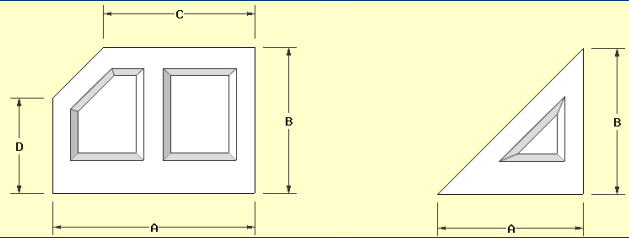

Online Design Tool

No Hidden Design Fees

patent pending

Standard (up to 42" high) \$24 / FT

Tall (42" - 59" high) \$36 / FT

Clipped panels \$12 / SQFT

Staircase panels \$40 / FT

Full Wall panels \$10 / SQFT