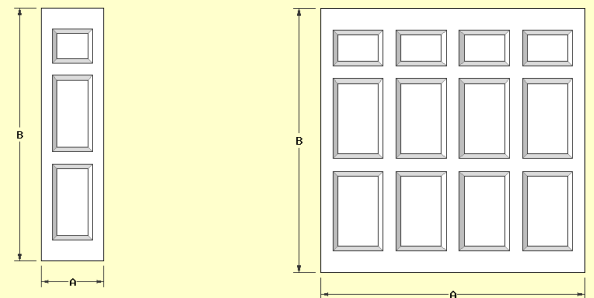

Online Design Tool

No Hidden Design Fees

patent pending

Standard (up to 42" high) \$24 / FT

Tall (42" - 59" high) \$36 / FT

Clipped panels \$12 / SQFT

Staircase panels \$40 / FT

Full Wall panels \$10 / SQFT