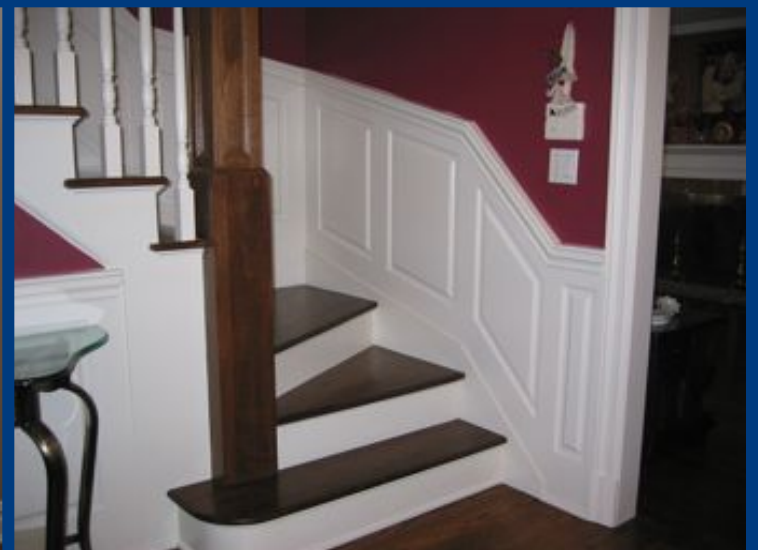

WainscotingAmerica.com

Castlewood LLC
770 Bound Line Rd, Wolcott, CT 06716

T 888-536-0002
F 203-841-1034

© 2010 WainscotingAmerica.com