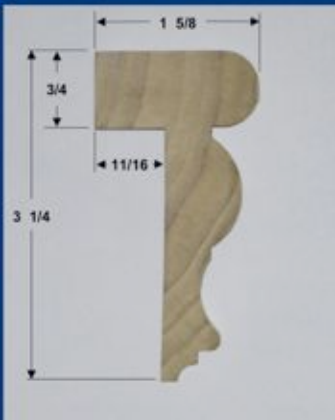

Online Design Tool

No Hidden Design Fees

patent pending

Standard (up to 42" high) \$24 / FT

Tall (42" - 59" high) \$36 / FT

Clipped panels \$12 / SQFT

Staircase panels \$40 / FT

Full Wall panels \$10 / SQFT

Top Cap Moldings

3 1/4" Poplar Top Cap \$6 / foot

1 5/8" Poplar Top Cap \$4 / foot

08/19/2010

WainscotingAmerica.com

Castlewood LLC
770 Bound Line Rd, Wolcott, CT 06716

T 888-536-0002
F 203-841-1034

© 2010 WainscotingAmerica.com