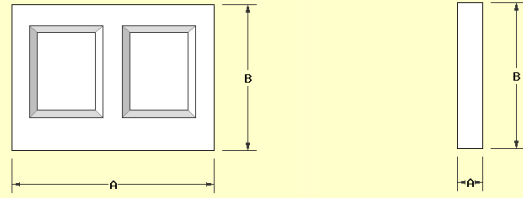

**Ships in
3 Days**

Raised Panel

Shaker Panel

Recessed Panel

V-Groove Panel

WainscotingAmerica.com

Castlewood LLC
770 Bound Line Rd, Wolcott, CT 06716

T 888-536-0002
F 203-841-1034

Online Design Tool

No Hidden Design Fees

patent pending

Standard (up to 42" high) \$24 / FT

Tall (42" - 59" high) \$36 / FT

Clipped panels \$12 / SQFT

Staircase panels \$40 / FT

Full Wall panels \$10 / SQFT