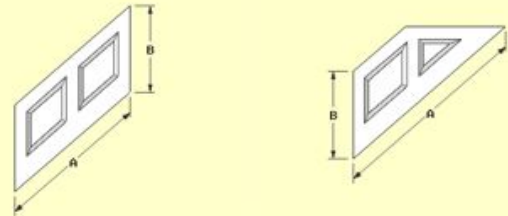

Online Design Tool

No Hidden Design Fees

patent pending

Standard (up to 42" high) \$24 / FT

Tall (42" - 59" high) \$36 / FT

Clipped panels \$12 / SQFT

Staircase panels \$40 / FT

Full Wall panels \$10 / SQFT