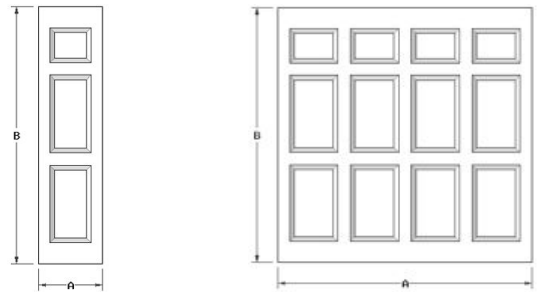

Top Cap Moldings

3 1/4" Poplar Top Cap $6 / foot

1 5/8" Poplar Top Cap $4 / foot