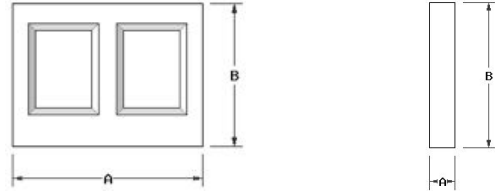

# Online Design Tool

No Hidden Design Fees

patent pending

**Standard (up to 39" tall) \$26 / FT**  
**(39 1/16"- 48" tall) \$32 / FT**  
**(48 1/16"- 60" tall) \$38 / FT**

**Clipped panels \$13 / SQFT**

**Staircase panels \$42 / FT**  
**(up to 39" tall)**