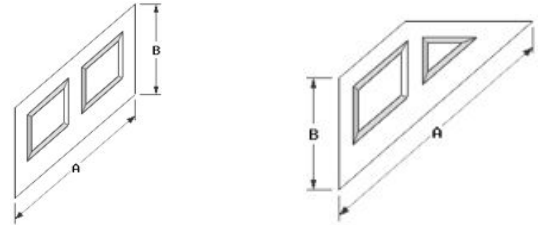

# Online Design Tool

No Hidden Design Fees

patent pending

**Standard (up to 39" tall) \$26 / FT**  
**(39 1/16"- 48" tall) \$32 / FT**  
**(48 1/16"- 60" tall) \$38 / FT**

**Clipped panels \$13 / SQFT**

**Staircase panels \$42 / FT**  
**(up to 39" tall)**