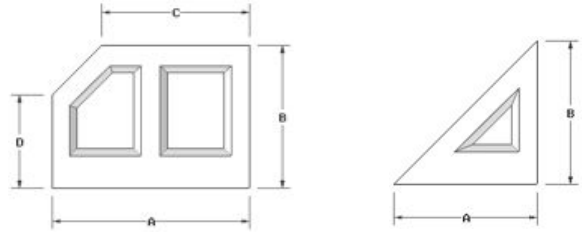

# Online Design Tool

No Hidden Design Fees

patent pending

**Standard (up to 39" tall) \$26 / FT**  
**(39 1/16"- 48" tall) \$32 / FT**  
**(48 1/16"- 60" tall) \$38 / FT**

**Clipped panels \$13 / SQFT**

**Staircase panels \$42 / FT**  
**(up to 39" tall)**