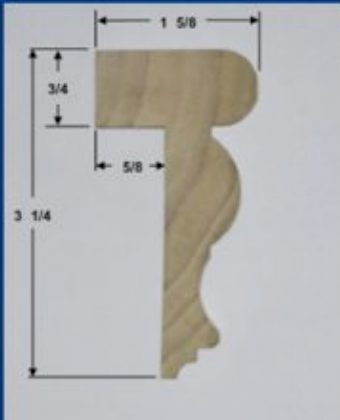

WainscotingAmerica.com

Castlewood LLC
770 Bound Line Rd, Wolcott, CT 06716

T 888-536-0002
F 203-841-1034